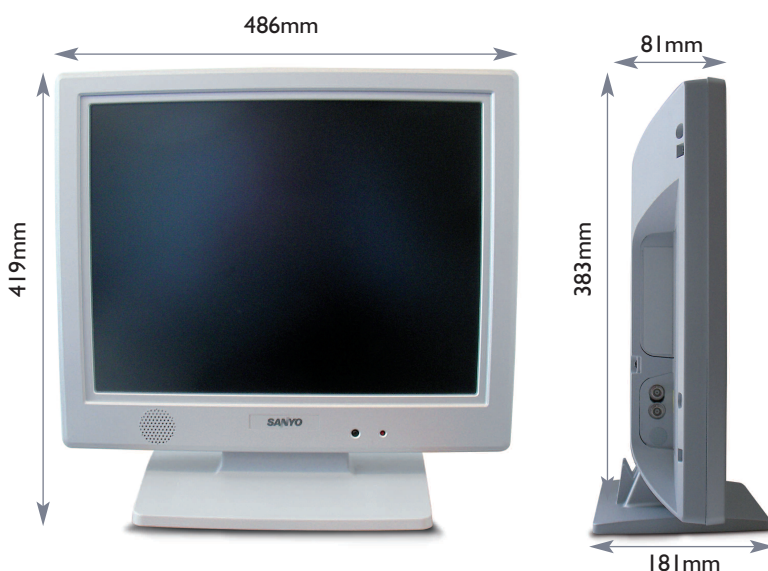

	Without Stand			With Stand		
	Width	Height	Depth	Width	Height	Depth
DIMENSIONS	366mm	305mm	74mm	366mm	342mm	181mm

VMC-L7720P LCD Monitor

MAIN FEATURES

- 20 inch LCD Monitor for CCTV with PAL/NTSC colour system
- Slim Flat cabinet
- Video IN / OUT terminal (Loop through)- BNC x 2
- Internal power unit (No AC/DC adaptor)

PANEL

- Screen size: 20", 4:3 visual size
- Resolution: VGA (640x480)

COLOUR SYSTEM

- Colour system: PAL, NTSC 3.58 (AV-in)

TERMINALS

- Video IN / OUT: BNC type (Always through loop)

POWER SUPPLY

- Power Supply: 220 - 240V, 50Hz

ACCESSORIES

- Instruction Manual • Monitor Stand

	Without Stand			With Stand		
	Width	Height	Depth	Width	Height	Depth
DIMENSIONS	486mm	383mm	81mm	486mm	419mm	181mm

SANYO